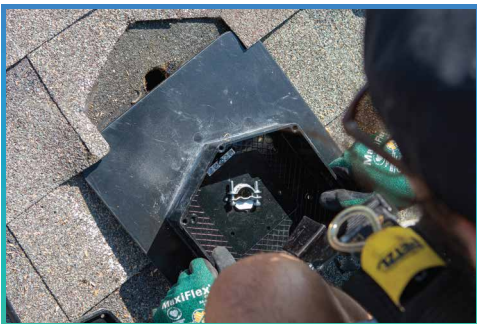

THE ULTIMATE ROOFTOP JUNCTION BOX

EZ Solar believes innovation is key to making Solar Simple! The most revolutionary junction box on the market just got better! Designed with the installer in mind, the **JB-1.2** makes installation fast and easy!

SIMPLE TO INSTALL

- Minimal Shingle Cutting
- Enter Through 3 Sidewalls
- Wider and Taller Sidewalls

HIGH QUALITY

- Made from advanced durable polycarbonate + superior components, UL1741, Nema 3R, CSA C22.2 No. 290
- 3 patented layers of water protection
- 2 Weep Holes for breathability