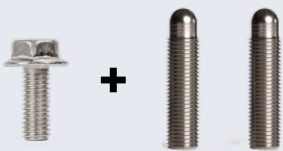

STANDING SEAM

POWER CLAMP FOR STANDING SEAM ROOFS

STANDING SEAM POWER CLAMP

- Incredible Strength
- Cost effective
- Compatible with Universal L-Foot & Solar Connection Kit
- 6061-T6 Aluminum
- Available with 1, 2, or 3 Silver Bullet Set Screw Configuration

SILVER BULLET SET SCREW

- Will Not Penetrate the Roof Seam
- Ball Point Head Eliminates Any Marring of Paint or Damage to the Roof Panel Seam
- Patented Design

What's Included:

- M8 Serrated 20mm Bolt
- (2) Silver Bullet Screws

(Standard Clamp Hardware Shown)

Reference Guide on **Page 3**

POWER CLAMPS AVAILABLE

STANDARD

MINI

KLOC

KLOC MINI

WIDE

See **Page 11** for Racking Option Information

REFERENCE GUIDE:

STANDING SEAM POWER CLAMP

STANDING SEAM POWER CLAMP		INCLUDED HARDWARE	THEIR CLAMP	STANDING SEAM ROOF PROFILE				
STANDARD		M8 x 20mm Hex 	S-5-E S-5-H90 S-5-S	1.5" - 2.5" SINGLE LOCK 	1.5" - 2.5" DOUBLE LOCK 	SNAP LOCK 1.5" 	SNAP LOCK 1.75" 	BULB STYLE 
		Silver Bullet 1.5" (Qty 2) 	S-5-U S-5-V					
MINI		M8 x 20mm Hex 	S-5-E MINI S-5-S MINI	1" SINGLE LOCK 	1" DOUBLE LOCK 	3" TRAPEZOIDAL 		
		Silver Bullet 1.5" (Qty 1) 	S-5-U MINI S-5-V MINI					
WIDE		M8 x 20mm Hex 	S-5-H S-5-H MINI	T-SEAM 				
		Silver Bullet 1.5" (Qty 2) 	S-5-T S-5-T MINI S-5-Z S-5-Z MINI					
KLOC		M8 x 20mm Hex 	S-5-N S-5-N 1.5	NAIL STRIP 1.5" 				
		Silver Bullet 1.0" (Qty 2) 	S-5-N 1.5 MINI					
KLOC MINI		M8 x 20mm Hex 	S-5-N MINI	NAIL STRIP 1" 				
		Silver Bullet 1.0" (Qty 1) 