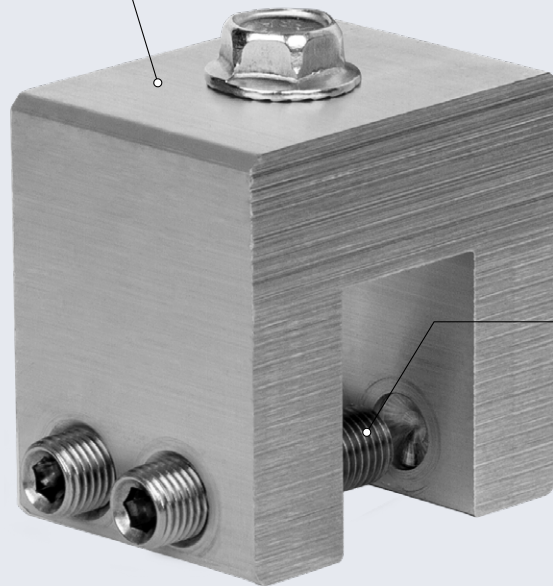

STANDING SEAM

POWER CLAMP FOR STANDING SEAM ROOFS

STANDING SEAM POWER CLAMP

- Incredible Strength
- Cost effective
- Compatible with Universal L-Foot & Solar Connection Kit
- 6061-T6 Aluminum
- Available with 1, 2, or 3 Silver Bullet Set Screw Configuration

SILVER BULLET SET SCREW

- Will Not Penetrate the Roof Seam
- Ball Point Head Eliminates Any Marring of Paint or Damage to the Roof Panel Seam
- Patented Design

What's Included:

- M8 Serrated 20mm Bolt
- (2) Silver Bullet Screws

(Standard Clamp Hardware Shown)

Reference Guide on **Page 3**

POWER CLAMPS AVAILABLE

STANDARD

MINI

KLOC

KLOC MINI

WIDE

See **Page 11** for Racking Option Information

REFERENCE GUIDE:

STANDING SEAM POWER CLAMP

STANDING SEAM POWER CLAMP		INCLUDED HARDWARE	THEIR CLAMP	STANDING SEAM ROOF PROFILE				
STANDARD		M8 x 20mm Hex 	S-5-E S-5-H90 S-5-S	1.5" - 2.5" SINGLE LOCK 	1.5" - 2.5" DOUBLE LOCK 	SNAP LOCK 1.5" 	SNAP LOCK 1.75" 	BULB STYLE 
		Silver Bullet 1.5" (Qty 2) 	S-5-U S-5-V					
MINI		M8 x 20mm Hex 	S-5-E MINI S-5-S MINI	1" SINGLE LOCK 	1" DOUBLE LOCK 	3" TRAPEZOIDAL 		
		Silver Bullet 1.5" (Qty 1) 	S-5-U MINI S-5-V MINI					
WIDE		M8 x 20mm Hex 	S-5-H S-5-H MINI	T-SEAM 				
		Silver Bullet 1.5" (Qty 2) 	S-5-T S-5-T MINI S-5-Z S-5-Z MINI					
KLOC		M8 x 20mm Hex 	S-5-N S-5-N 1.5	NAIL STRIP 1.5" 				
		Silver Bullet 1.0" (Qty 2) 	S-5-N 1.5 MINI					
KLOC MINI		M8 x 20mm Hex 	S-5-N MINI	NAIL STRIP 1" 				
		Silver Bullet 1.0" (Qty 1) 